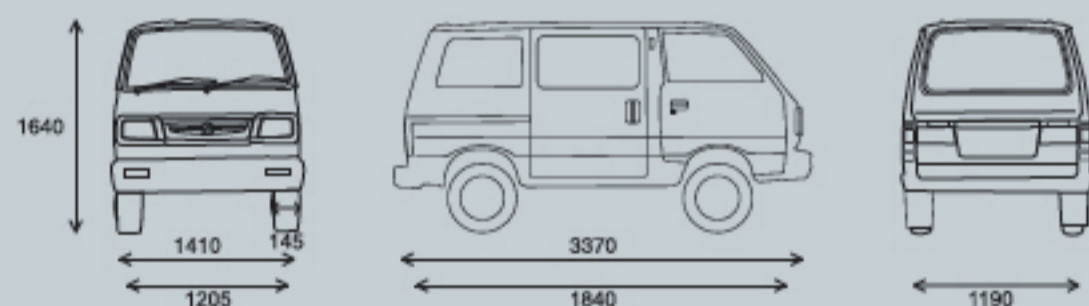

STANDARD EQUIPMENT

INTERIOR EQUIPMENT	
Reclining front seats	
Adjustable front seat head restraints	
Sliding facility in driver's seat	
Rear view mirror	
Floor carpet	
Steering lock	
Glove compartment with lock	
Front seat belts (ELR)	
Rear seat belts (static)*	
Front & rear assist grips	
Dashboard with cup - holder and space for utility items	
Two - tone upholstery	
ELECTRICAL	
2 speed windshield wiper	
3 position cabin light	
Multi-function levers	
High mount rear stop lamp	
Headlamp leveling device	
EXTERIOR	
Hatchback door lock	
Front and rear thermoplastic bumper	
Laminated glass windshield	
Mud flaps (front & rear)	
Outside rear - view mirror (right)	
Body graphics	
Clear lens headlamps	

*In Omni E 8 Seater, only in 3rd row of seats.

*All dimensions are in mm.

Omni

BS IV (Bharat Stage IV)

Kamyabi khushiyon se sajiye

AVAILABLE IN FOLLOWING COLOURS

IF YOU HAVE A NEED WE HAVE AN OMNI

Maruti Suzuki India Limited reserves the right to change without notice, prices, colours, equipment specifications and models and also to discontinue models. Accessories shown in the pictures may not be part of the standard equipment. For variant specific features refer to equipment list.

Maruti Suzuki India Limited,
Plot No. 1, Nelson Mandela Road,
Vasant Kunj, New Delhi - 110070, India.
Tel: 46781000 Fax: 46150275, 46150276

Visit us at ...
www.marutiomni.com

Call Maruti On-Road Service
3 9 8 9 1 5 1 5
Service available in 41 cities
across the country

Anytime MARUTI
1800 1800 180
Ask anything about Maruti. Anytime
Call/SMS at 09910 202020

MARUTI SUZUKI

Way of Life!