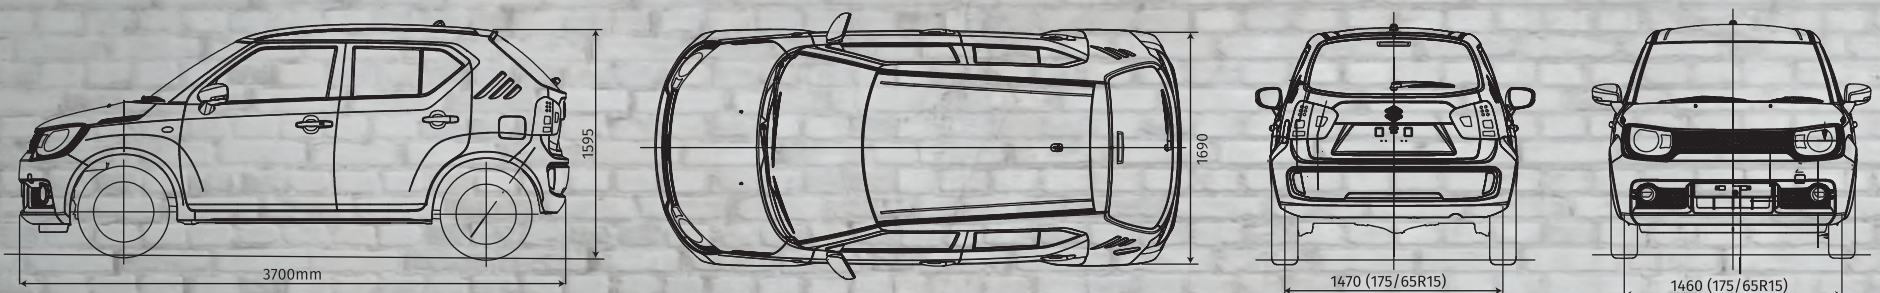

COMFORT AND CONVENIENCE				
Push Start	—	—	✓	✓
Remote Keyless Entry	—	✓	✓	✓
Air Conditioner with Heater	✓	✓	—	✓
Automatic Air Conditioner	—	—	—	✓
Electronic Folding ORVM	—	—	✓	✓
Electronic Adjustable ORVM	—	✓	✓	✓
Night and Day IRVM	—	✓	✓	✓
Cup Holder/Bottle Holder	✓	✓	✓	✓
Driver Seat Height Adjuster	—	—	—	✓
Rear Seat Adjustable Head Restraints	—	✓	✓	✓
Rear Seat 60:40 Split	—	✓	—	✓
12 V Accessory Socket	✓	✓	✓	✓
Tilt Steering	✓	✓	—	—
Front Power Windows	✓	✓	✓	✓
Rear Power Windows	—	✓	✓	✓
Auto Down Driver Power Window	✓	✓	✓	✓
Luggage Lamp	—	✓	✓	✓
Parcel Tray	—	✓	✓	✓
Foot Rest	✓	✓	✓	✓

SAFETY				
Security Alarm System	—	✓	✓	✓
Rear Parking Sensor	—	—	✓	✓
Rear View Parking Camera	—	—	—	✓
Rear Defogger	—	—	✓	✓
Rear Wiper	—	—	✓	✓
Childproof Rear Doors	✓	✓	✓	✓
High-Mount LED Stop Lamp	✓	✓	✓	✓
Speed Sensing Auto Door Locking	✓	✓	✓	✓
Front Wiper and Washer	✓	✓	✓	✓
Driver Seat Belt Reminder	✓	✓	✓	✓
Immobilizer (Anti-Theft Security System)	✓	✓	✓	✓
Overtaking Turn Indicator	✓	✓	✓	✓
Headlamp ON Reminder	✓	✓	✓	✓
Key Left Reminder	✓	✓	✓	✓

NEXA Safety Shield		
Suzuki TECT Body	ABS with EBD	ISOFIX Child Seat Anchorages
Dual Front Air Bags	Seat Belt Pre-tensioners with Force Limiters	
Enhance Safety Standard in all Variants		
Pedestrian Protection	Full Frontal, Frontal Offset, Side Impact Safe	

Spare Wheel in all variants is steel type.